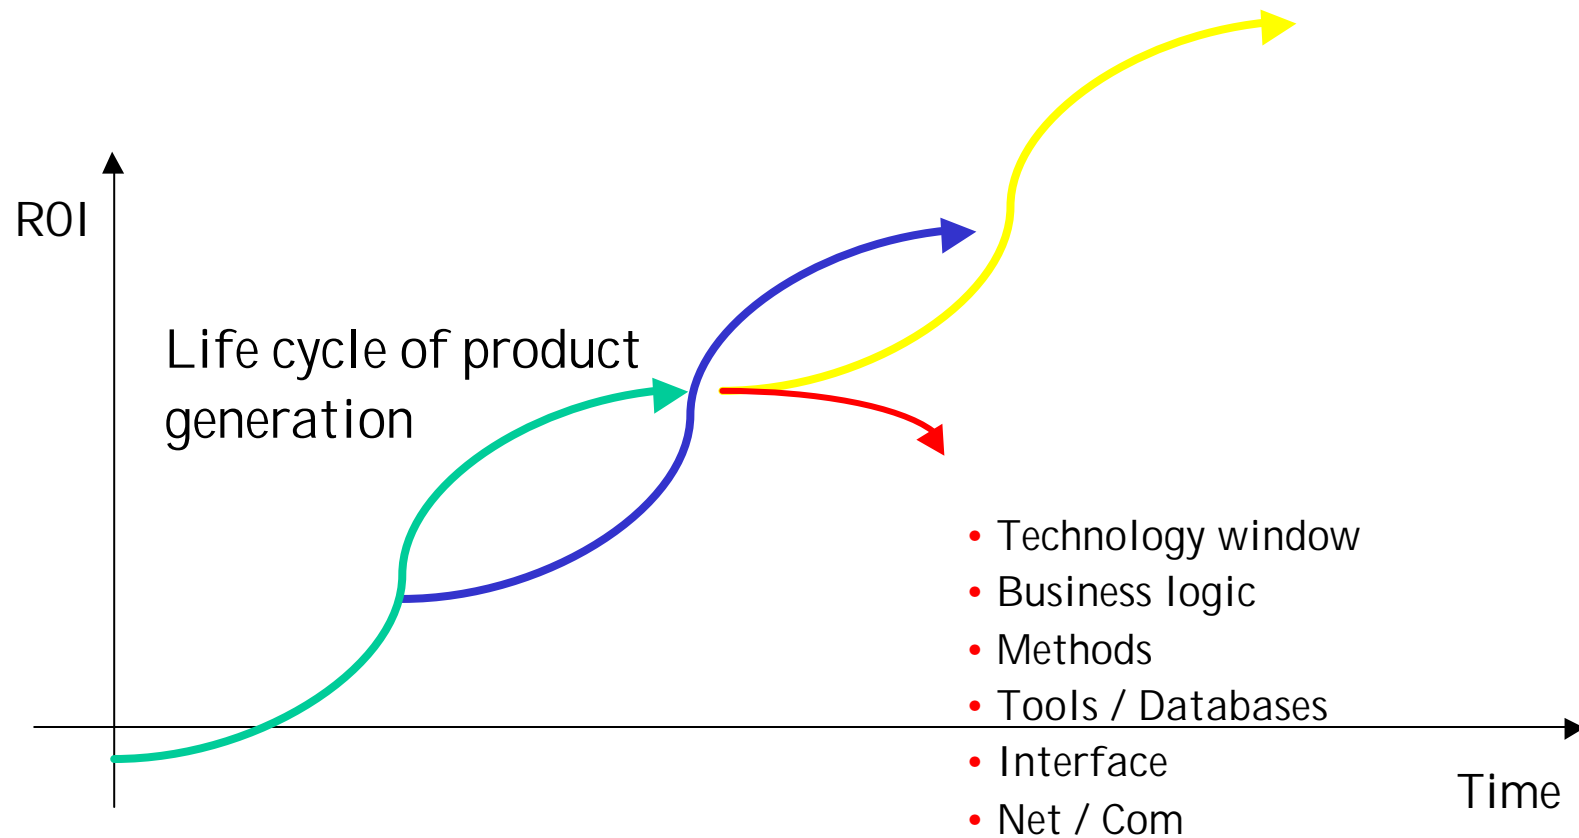

RM Rocade's development philosophy gives security